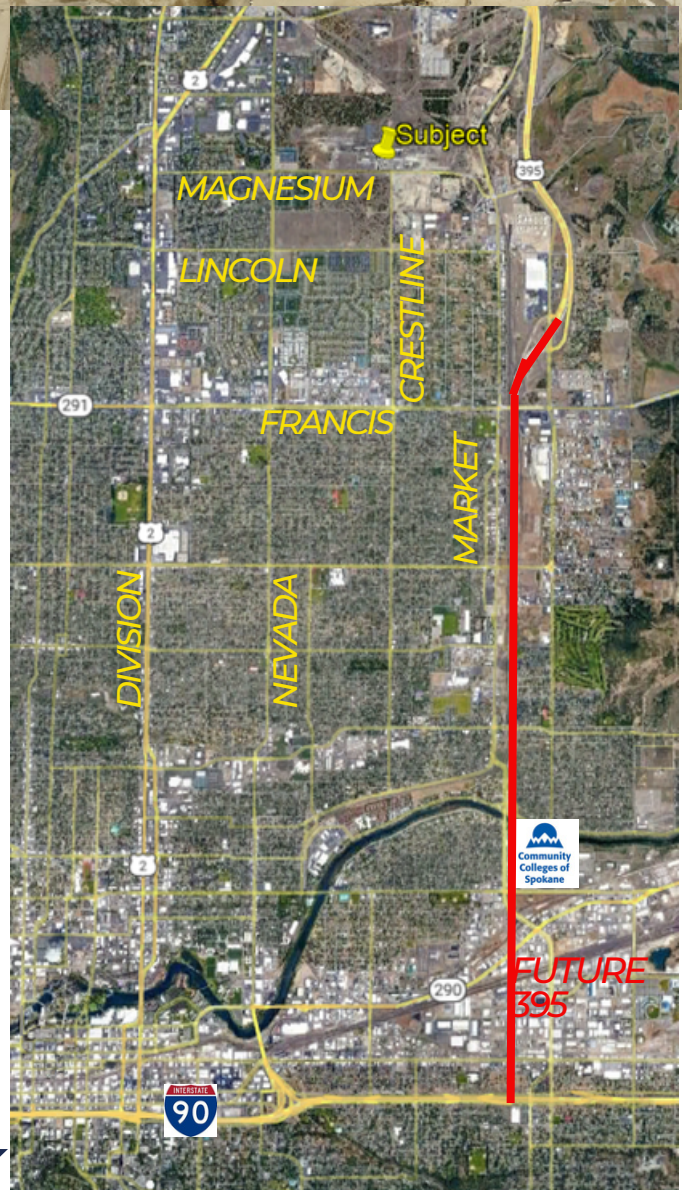

BYRD
REAL ESTATE
GROUP

2425 E MAGNESIUM

CONTACT

US NOW

Doug Byrd 509.216.6575
Sharon Reynolds 509.326.8080

Doug@ByrdRealEstateGroup.com
Sharon@ByrdRealEstateGroup.com

1912 N Division, Ste 201
Spokane WA 99207

www.ByrdRealEstateGroup.com

PRODUCING PROPERTY SOLUTIONS

All information is furnished by the Owner &/or Broker and believed to be complete and correct. The Owner &/or Broker cannot be responsible for changes, errors, omissions or withdrawals of this offering. The above information is from sources deemed reliable but should be verified by parties that could be adversely affected by any statements or information. This is not an offering of sub-agency, with commission splits to be determined.